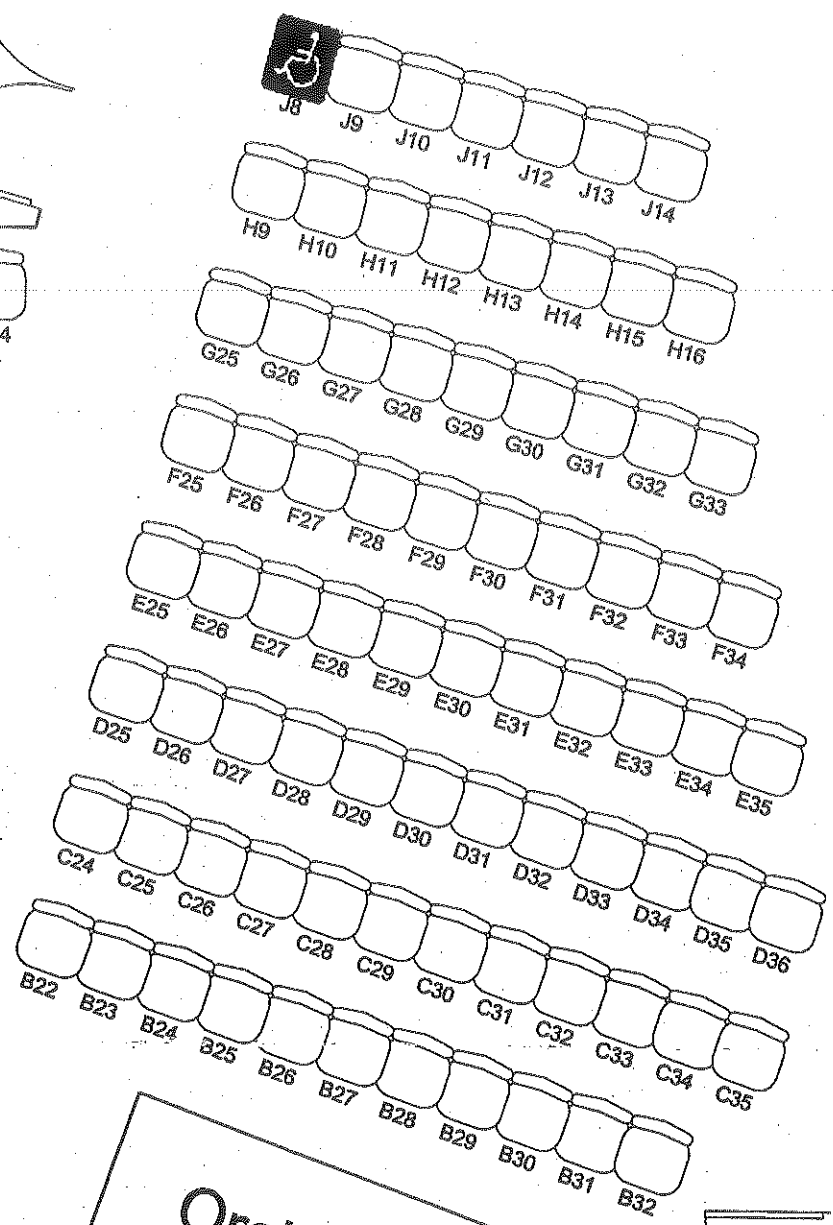

Parkland Theatre Seating Plan

STAGE

Orchestra