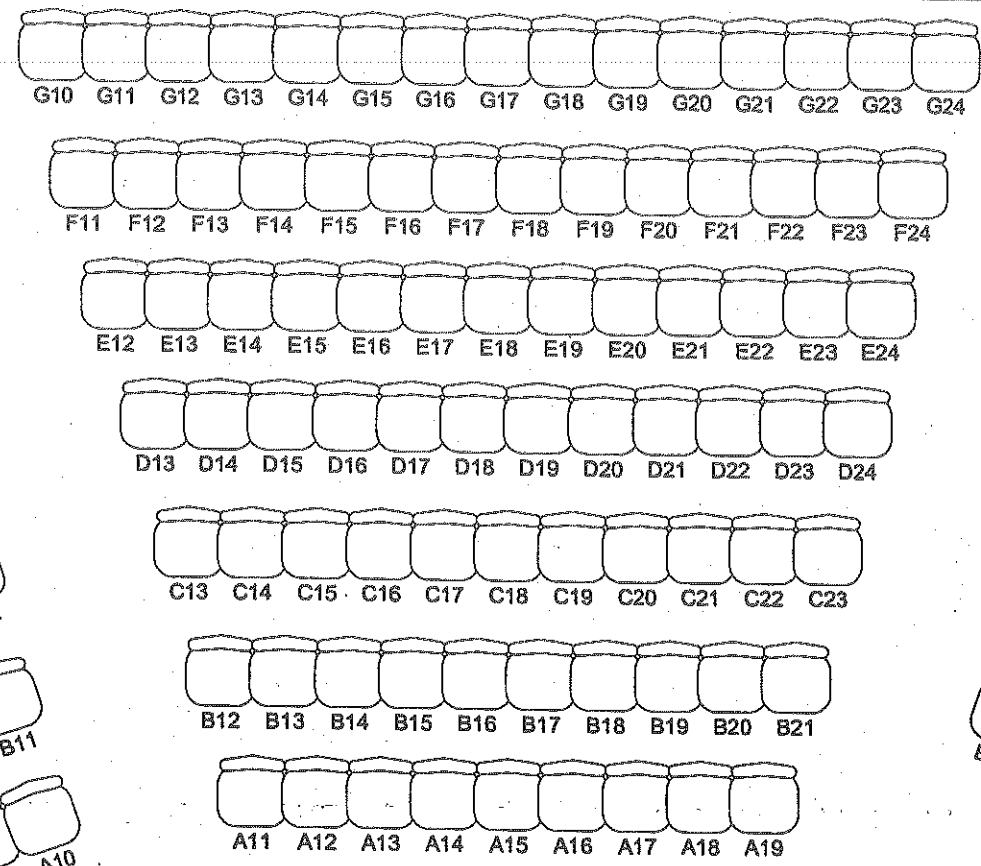

Parkland Theatre Seating Plan

STAGE

Orchestra